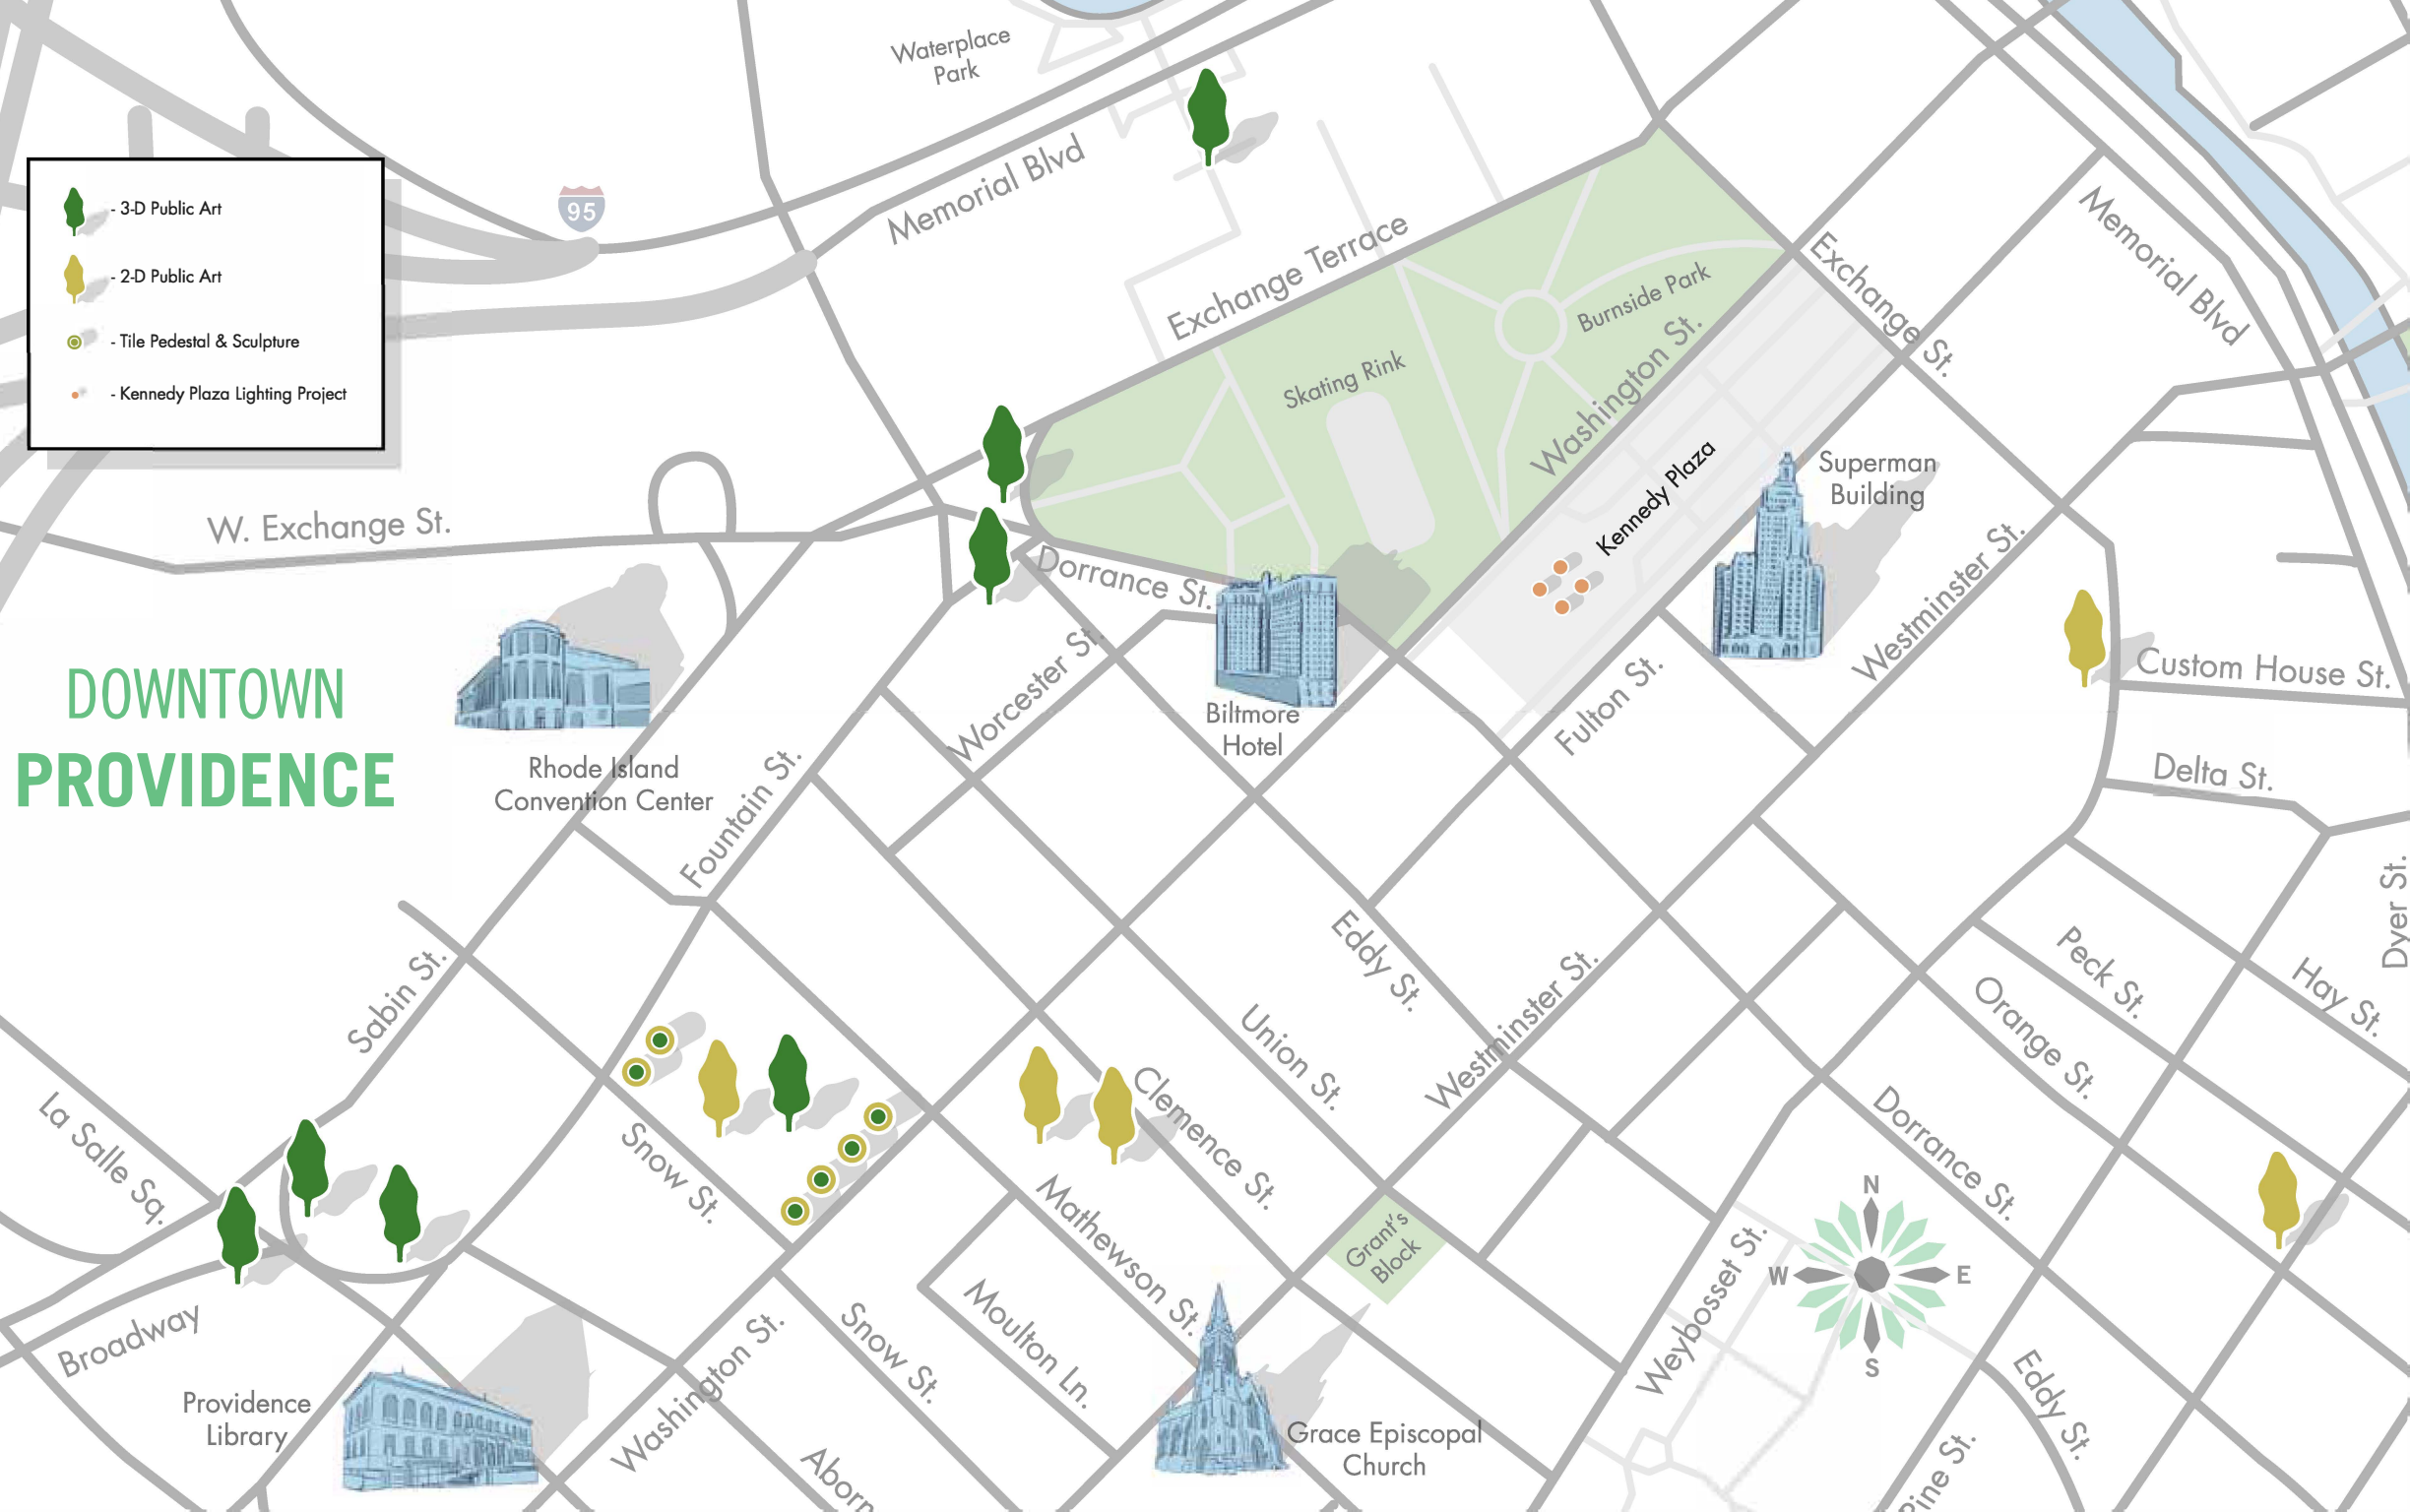

Welcome To THE AVENUE

We're The Avenue Concept, Providence's first privately funded public art program; we're dedicated to nurturing and supporting public art ecosystems. This map shows you how to explore and discover nearly a dozen sites around Downtown Providence where we have installed public art. We've got sculptures, murals and perennial gardens throughout the city's urban core to surprise and delight you. We've also placed helpful plaques and maps at each site to guide you to the next one. Think of it as your own self-guided public art tour. Enjoy!

DOWNTOWN PROVIDENCE

THE AVENUE CONCEPT

To learn more about us visit:

[@TheAvenueConcept](#) [@AvenuePVD](#)

[@AvenuePVD](#) [#AvenuePVD](#) [#publicart](#)

theavenueconcept.com